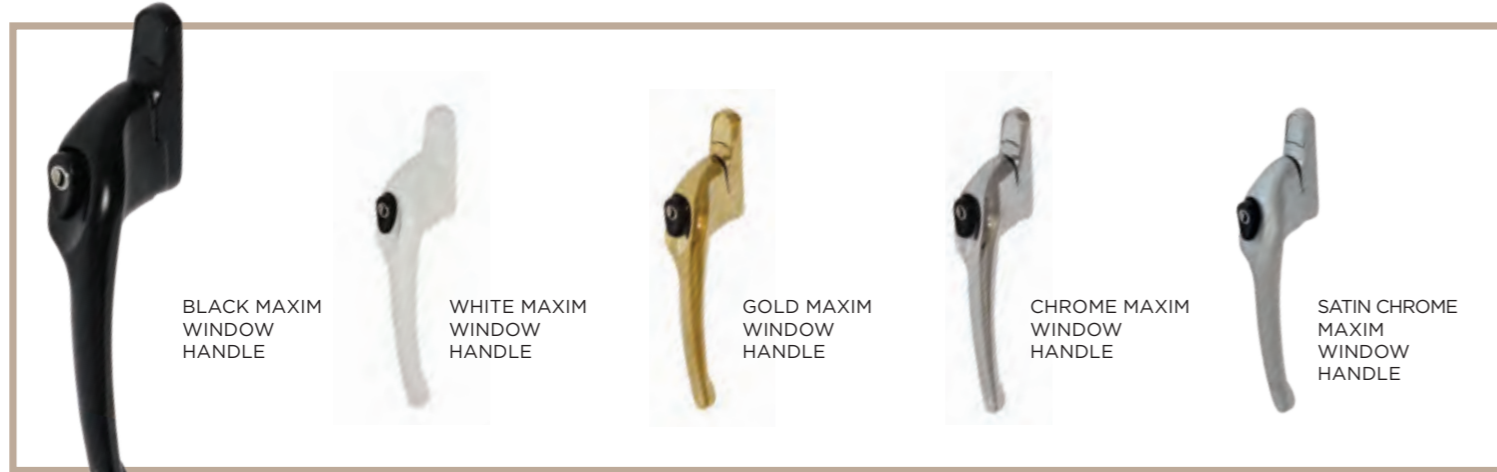

Aluco Steel

Double crimped and glued corner for added strength and durability

Aluco Steel

EXTERIOR STEEL LOOK FURNITURE

Traditional Range

The traditional range of window and door handles are available in a choice of Bulb and Round Ring designs and are all available in a range of 6 finishes. All furniture options are perfectly suited, so window and door options will match perfectly.

Aluco Steel Look Window Handle

Replicates the appearance of a traditional cockspur handle and perfectly compliments the steel look window design. Available in:

- SATIN CHROME
- GUNMETAL
- ANTIQUE BLACK
- DARK BRONZE

Art Deco Range

For that truly Art Deco look, this range of suited window and door handles are available in black and solid brass for a spectacular finish to your windows and doors.

Ventiss Range

The Ventiss range of window handles offers a multitude of contemporary handle designs and colour combinations, the 360 and Teardrop designs.

EXTERIOR COLLECTION FURNITURE

Window & Door Range

The range of standard window and door handles are both available in colour matched white, black, gold and chrome finishes. Standard on all Exterior steel look window and doors.