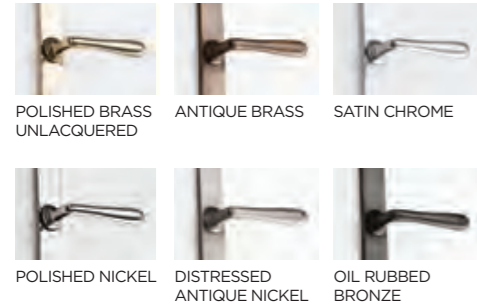

Check List

Solid aluminium chambered profile

Aluco Steel

150mm wide flush lock body

Aluco Steel

Flush recessed handle design for easy operation and classic styling

Aluco Steel

150mm one piece - flush deep bottom rail

Aluco Steel

Double crimped and glued corner for added strength and durability

Aluco Steel

EXTERIOR STEEL LOOK FURNITURE

Traditional Range

The traditional range of window and door handles are available in a choice of Bulb and Round Ring designs and are all available in a range of 6 finishes. All furniture options are perfectly suited, so window and door options will match perfectly.

Aluco Steel Look Window Handle

Replicates the appearance of a traditional cockspur handle and perfectly compliments the steel look window design. Available in:

- SATIN CHROME
- GUNMETAL
- ANTIQUE BLACK
- DARK BRONZE