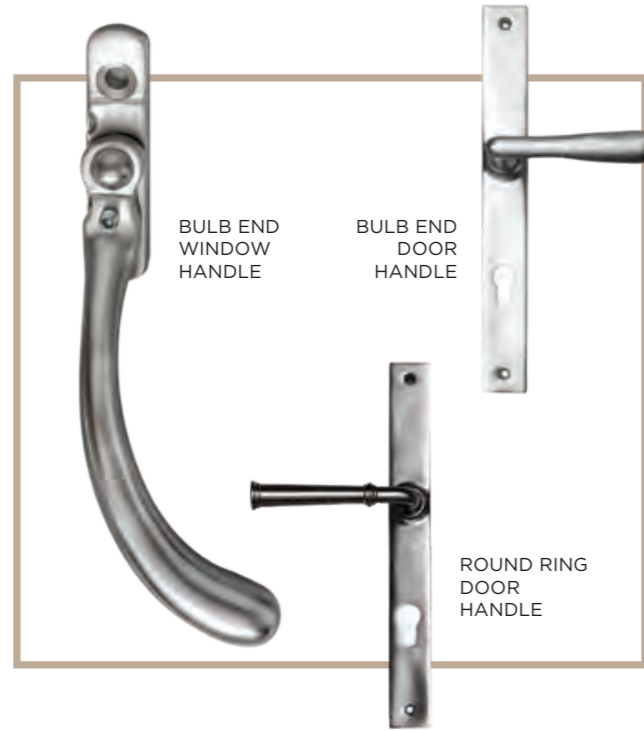

Check List

Solid aluminium chambered profile

Aluco Steel

150mm wide flush lock body

Aluco Steel

Flush recessed handle design for easy operation and classic styling

Aluco Steel

150mm one piece - flush deep bottom rail

Aluco Steel

One piece soft close header track for smooth operation

Aluco Steel

4mm toughened glass as standard

Aluco Steel

Slim door and sidelight matching transoms

Aluco Steel

Option of 20mm slim Astragal Bar for further design options

Aluco Steel

Double crimped and glued corner for added strength and durability

Aluco Steel

EXTERIOR STEEL LOOK FURNITURE

Traditional Range

The traditional range of window and door handles are available in a choice of Bulb and Round Ring designs and are all available in a range of 6 finishes. All furniture options are perfectly suited, so window and door options will match perfectly.

Aluco Steel Look Window Handle

Replicates the appearance of a traditional cockspur handle and perfectly compliments the steel look window design. Available in:

- SATIN CHROME
- GUNMETAL
- ANTIQUE BLACK
- DARK BRONZE