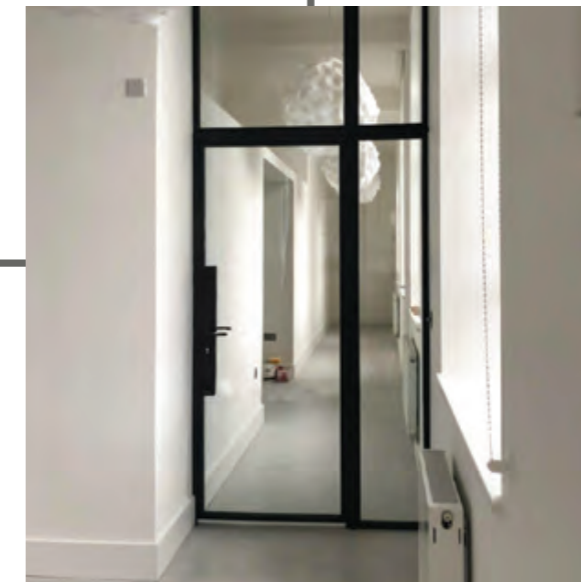

**BESPOKE
FLOATING
LOCK**

To further enhance the Aluco Steel Look collection a 'Floating Lock' design is available on all interior and exterior single and double doors. This unique design enables a full sheet of glass to be incorporated and thus remove the need for any glazing bars. Alternatively, this design can also be chosen along with slim 20mm horizontal glazing bars above and below the floating lock, the choice is yours.