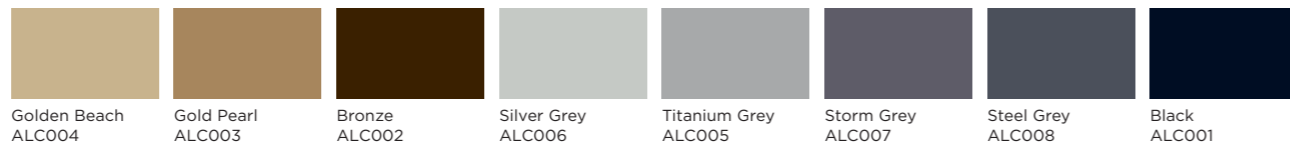

Statement

An exclusive range of metallic finishes that combine with a unique tactile finish, bringing style and durability to any building project

Heritage

The classic shades and warm tones in our Heritage range have been developed to provide the perfect finish for both new-build and heritage properties alike

Classic

These beautiful colour-rich coatings, in a variety of versatile shades, the ever popular 'Classic' range offers style and protection for all your Aluco windows and doors.

Most Popular Aluco Exterior Colours

Luxe

Luxe combines the best of anodised and powder coated finishes

Having selected the finish for your project, simply speak to your supplier and they will arrange for a sample to be sent to you. Although the colours in this brochure are a very accurate representation, they are not 100% accurate.